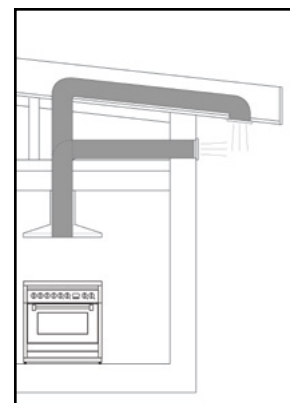

Ducting options

Roof ducted

Eave or Wall ducted

- Can be used with SEM 7 XS316, or SEM 8.
- Use semi-rigid or rigid ducting, not fully flexible foil ducting.
- Fewer bends means a quieter and more powerful extraction
- Extra 3 years warranty when Sirius ducting is used (total 6 years)
- See [support page](#) on Sirius website for installation videos and FAQs