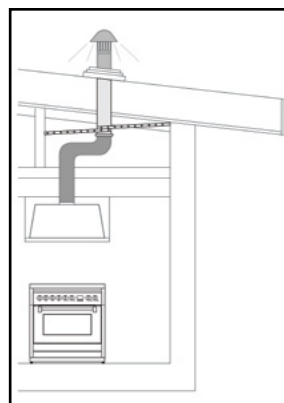

Ducting options

Roof ducted

Eave or Wall ducted

- Can be used with SEM 7 XS316, or SEM 8.
- Use semi-rigid or rigid ducting, not fully flexible foil ducting.
- Fewer bends means a quieter and more powerful extraction
- Extra 3 years warranty when Sirius ducting is used (total 6 years)
- See [support page](#) on Sirius website for installation videos and FAQs