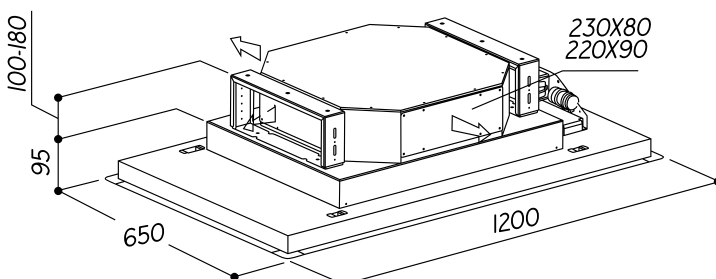

# SLT971BRHM

1200MM ONBOARD BRUSHLESS CEILING CASSETTE

## SPECIFICATIONS

<b>Rangehood Type</b>	Ceiling Cassette
<b>GTIN</b>	9351116005337
<b>Country of Origin</b>	Handcrafted in Italy
<b>Designed to Suit</b>	Up to 1100mm GAS or INDUCTION
<b>Controls</b>	Remote Control
<b>Speed Settings</b>	4
<b>Ducting Diameter</b>	Rectangular Ducting
<b>Recirculating</b>	No
<b>Extraction Type</b>	Onboard Motor
<b>Motor</b>	OnBoard Brushless Motor
<b>Extraction Rate</b>	520m <sup>3</sup> /hr
<b>Filter Type</b>	Aluminium Filter
<b>Noise Level</b>	53 dBa (min) to 64 dBa (max)
<b>Lighting</b>	3X 2.5 Dimmer Led Spotlight
<b>Run-on Timer</b>	10 Mins
<b>Electrical Requirement</b>	10A
<b>Max Current (W)</b>	228W
<b>Product Dimensions (mm)</b>	W1200 x D650 x H206
<b>Weight</b>	36kg
<b>Warranty</b>	3 Years (6 years when Sirius ducting is used)

## LINE DRAWING