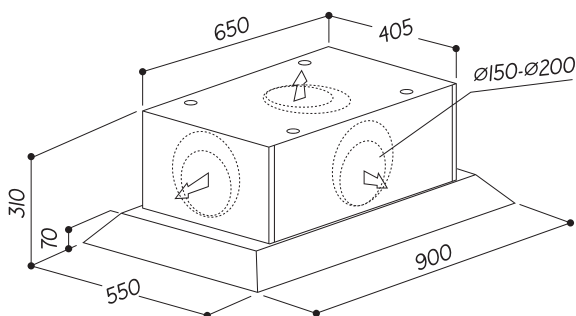

LINE DRAWING

KEY FEATURES

Offboard Green Energy Motor

Power, performance and quiet efficiency are the most important elements in the performance of your Sirius hood. Sirius has worked tirelessly to create a product that ticks all the boxes.

Aluminium Mesh Filter

Easy to install and maintain, but it also provides superior filtration capabilities. Designed with a special deep pleat design that helps capture cooking odours before they enter the room.

Powerful Extraction

Sirius offers powerful rangehoods, providing superior extraction for all cooking styles. With revolutionary technology and advanced engineering, they're ideal for any kitchen.

Induction Safe

This rangehood boasts efficient filters and extraction capabilities to effectively manage increased steam and moisture levels resulting from minimal ambient heat compared to gas cooking methods.

Dynamic Lighting

Sirius Rangehoods have a dynamic lighting system that can be adjusted from 2700 to 6500 kelvin to match other lighting in the room. Adjustable temperature, and dimmable. Maximum design flexibility.

4 Speed Settings

Sirius Rangehoods offer 4 speed settings. Levels 1 to 3 for light to normal cooking and level 4 for smoky or intense cooking. Covering all your cooking needs.

Remote Control

This rangehood is equipped with a sophisticated, stylish remote control that offers users the convenience of adjusting fan speed, lighting and timer settings of the hood from a distance.

Hand Crafted In Italy

Sirius Rangehoods, a prestigious Italian brand founded in 1996, is renowned for its bold designs and commitment to premium materials and craftsmanship, making it a top choice for high-end rangehoods.

DISTRIBUTED BY ARISIT PTY LTD

40-50 Mark Anthony Drive, Dandenong South VIC 3175
Ph: 1300 762 219 Fax: 03 9768 0838 Website: www.arisit.com