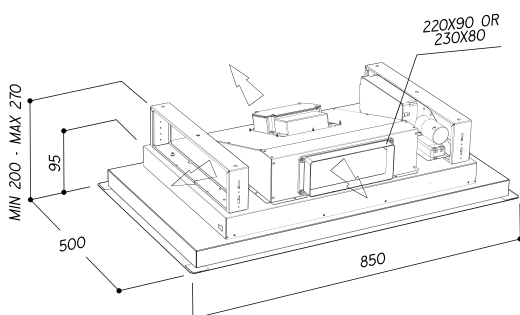

LINE DRAWING

KEY FEATURES

Offboard Green Energy Motor

Power, performance and quiet efficiency are the most important elements in the performance of your Sirius hood. Sirius has worked tirelessly to create a product that ticks all the boxes.

Aluminium Mesh Filter

Easy to install and maintain, but it also provides superior filtration capabilities. Designed with a special deep pleat design that helps capture cooking odours before they enter the room.

Powerful Extraction

Sirius offers powerful rangehoods, providing superior extraction for all cooking styles. With revolutionary technology and advanced engineering, they're ideal for any kitchen.

Induction Safe

This rangehood boasts efficient filters and extraction capabilities to effectively manage increased steam and moisture levels resulting from minimal ambient heat compared to gas cooking methods.

Dynamic Lighting

Sirius Rangehoods have a dynamic lighting system that can be adjusted from 2700 to 6500 kelvin to match other lighting in the room. Adjustable temperature, and dimmable. Maximum design flexibility.

4 Speed Settings

Sirius Rangehoods offer 4 speed settings. Levels 1 to 3 for light to normal cooking and level 4 for smoky or intense cooking. Covering all your cooking needs.

Remote Control

This rangehood is equipped with a sophisticated, stylish remote control that offers users the convenience of adjusting fan speed, lighting and timer settings of the hood from a distance.

Hand Crafted In Italy

Sirius Rangehoods, a prestigious Italian brand founded in 1996, is renowned for its bold designs and commitment to premium materials and craftsmanship, making it a top choice for high-end rangehoods.