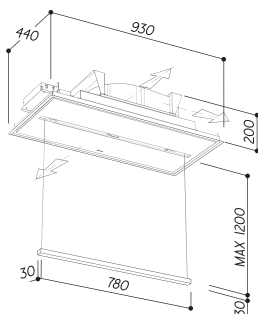

LINE DRAWING

KEY FEATURES

Offboard Green Energy Motor

Power, performance and quiet efficiency are the most important elements in the performance of your Sirius hood. Sirius has worked tirelessly to create a product that ticks all the boxes.

Aluminium Mesh Filter

Easy to install and maintain, but it also provides superior filtration capabilities. Designed with a special deep pleat design that helps capture cooking odours before they enter the room.

Powerful Extraction

Sirius offers powerful rangehoods, providing superior extraction for all cooking styles. With revolutionary technology and advanced engineering, they're ideal for any kitchen.

Induction Safe

This rangehood boasts efficient filters and extraction capabilities to effectively manage increased steam and moisture levels resulting from minimal ambient heat compared to gas cooking methods.

Dynamic Lighting

Sirius Rangehoods have a dynamic lighting system that can be adjusted from 2700 to 6500 kelvin to match other lighting in the room. Adjustable temperature, and dimmable. Maximum design flexibility.

Voice Control

Sirius introduces Voice Control, revolutionizing rangehood interaction. Users can command their hood using Google Assistant or Amazon Alexa, with intuitive responses.

Remote Control

This rangehood is equipped with a sophisticated, stylish remote control that offers users the convenience of adjusting fan speed, lighting and timer settings of the hood from a distance.

Hand Crafted in Italy

Sirius Rangehoods, a prestigious Italian brand founded in 1996, is renowned for its bold designs and commitment to premium materials and craftsmanship, making it a top choice for high-end rangehoods.