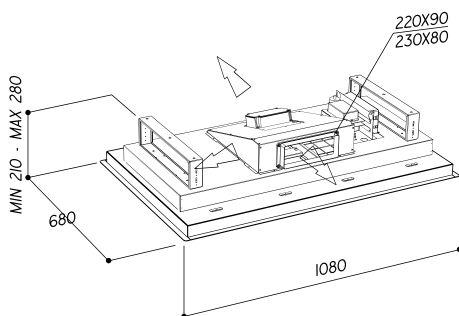

# SLT979EMEL

'THE SOLARA' 1080MM CEILING CASSETTE

## SPECIFICATIONS

Rangehood Type	Ceiling Cassette
GTIN	9351116000455
Country of Origin	Handcrafted in Italy
Designed to Suit	1000mm GAS or INDUCTION
Controls	Remote control
Speed Settings	4
Ducting Diameter	200mm
Recirculating	No
Extraction Type	Offboard Motor
Motor Options	SEM 71, SEM 81
Extraction Rate	SEM81 = 1650 m3/hr SEM71 = 2000 m3/hr
Filter Type	Aluminium Filter
Noise Level	Depends on motor / installation
Lighting	2 x 5.5W Dimmable And Dynamic Led Panels
Run-on Timer	10 Mins
Electrical Requirement	10A
Max Current (W)	511W
Product Dimensions (mm)	W1080 x D680 x H285
Weight	32kg
Warranty	3 Years (6 years when Sirius ducting is used)

## LINE DRAWING