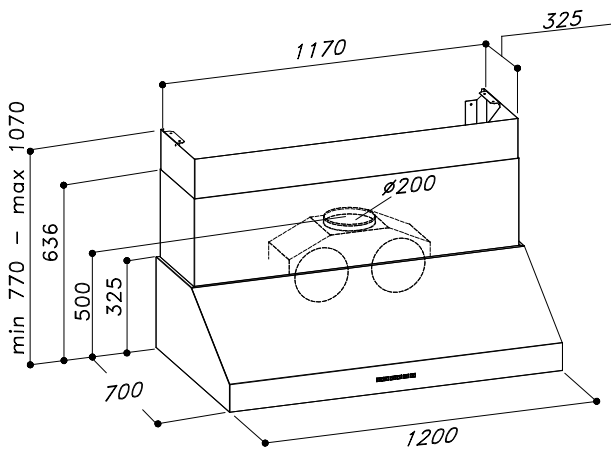

*Outdoor offboard motors have a marine grade finish as standard for added resistance to coastal weather elements.