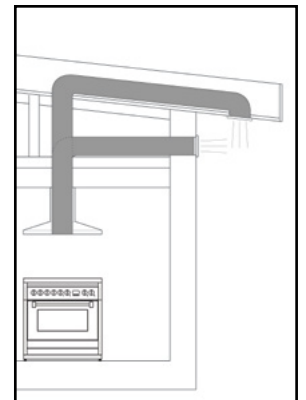

Ducting options

Roof ducted

Eave or Wall ducted

- Can be used with SEM 7 XS316, or SEM 8.
- Use semi-rigid or rigid ducting, not fully flexible foil ducting.
- Fewer bends means a quieter and more powerful extraction
- Extra 3 years warranty when Sirius ducting is used (total 6 years)
- See [support page](#) on Sirius website for installation videos and FAQs