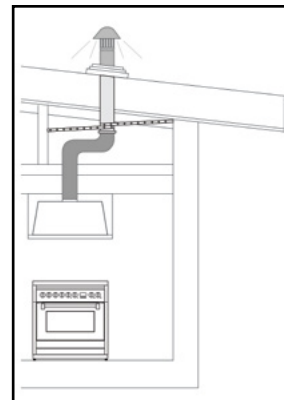

Ducting options

Roof ducted

Eave or Wall ducted

- Can be used with SEM 7 XS316, or SEM 8.
- Use semi-rigid or rigid ducting, not fully flexible foil ducting.
- Fewer bends means a quieter and more powerful extraction
- Extra 3 years warranty when Sirius ducting is used (total 6 years)
- See [support page](#) on Sirius website for installation videos and FAQs