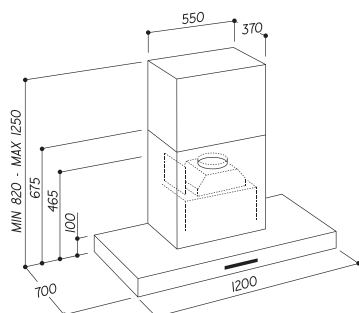

## SPECIFICATIONS

<b>Rangehood Type</b>	Alfresco Canopy
<b>GTIN</b>	9351116001179
<b>Country of Origin</b>	Handcrafted in Italy
<b>Designed to Suit</b>	600-1200mm GAS or INDUCTION
<b>Controls</b>	Buttons
<b>Speed Settings</b>	4
<b>Ducting Diameter</b>	200mm
<b>Recirculating</b>	No
<b>Extraction Type</b>	Onboard Motor
<b>Motor</b>	Twin Aluminium Motor
<b>Extraction Rate</b>	2000m <sup>3</sup> /h
<b>Filter Type</b>	2x 25mm Stainless Steel Baffle
<b>Noise Level</b>	58 dBa (min) to 70dBa (max)
<b>Lighting</b>	6 x 4W LED Spotlights
<b>Run-on Timer</b>	10 Mins
<b>Electrical Requirement</b>	10A
<b>Max Current (W)</b>	574W
<b>Product Dimensions (mm)</b>	W1200 x D700 x H820-1250
<b>Weight</b>	50kg
<b>Warranty</b>	3 Years (6 years when Sirius ducting is used)

## LINE DRAWING