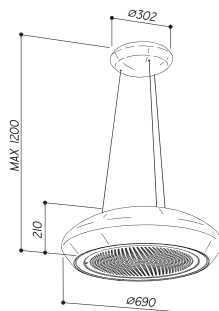

LINE DRAWING

KEY FEATURES

Single Motor

Power, performance and quiet efficiency are the most important elements in the performance of your Sirius hood. Sirius has worked tirelessly to create a product that ticks all the boxes.

Recirculated Rangehood

This is a recirculated rangehood meaning no external ductwork required, making it suitable for apartments or homes without external venting options.

600M3/H Airflow

With a maximum airflow of 600M3/H, this rangehood quickly and effectively removes smoke, steam, heat, odours, and other airborne particles from areas requiring ventilation.

Induction Safe

This rangehood boasts efficient filters and extraction capabilities to effectively manage increased steam and moisture levels resulting from minimal ambient heat compared to gas cooking methods.

LED Light Ring

LED lights emit less heat, saving energy and lasting longer, reducing replacement costs. Ideal for eco-friendly homes with excellent lighting quality.

Remote Control

This rangehood is equipped with a sophisticated, stylish remote control that offers users the convenience of adjusting fan speed, lighting and timer settings of the hood from a distance.

4 Speed settings

Sirius Rangehoods offer 4 speed settings. Levels 1 to 3 for light to normal cooking and level 4 for smoky or intense cooking. Covering all your cooking needs.

Hand Crafted in Italy

Sirius Rangehoods, a prestigious Italian brand founded in 1996, is renowned for its bold designs and commitment to premium materials and craftsmanship, making it a top choice for high-end rangehoods.