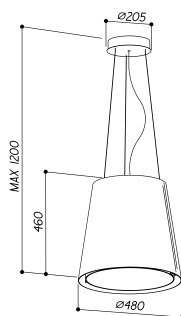

## SPECIFICATIONS

Rangehood Type	Pendant
GTIN	9351116001810
Country of Origin	Handcrafted in Italy
Designed to Suit	600mm GAS or INDUCTION
Controls	Remote Control
Speed Settings	4
Ducting Diameter	N/A
Recirculating	Yes
Extraction Type	Onboard Motor
Motor Options	Single Onboard Aluminium
Extraction Rate	600m3/hr
Filter Type	HP Recirculating Insert
Noise Level	63dBa
Lighting	Rounded Neon 40W
Run-on Timer	10 Mins
Electrical Requirement	10A
Max Current (W)	110W
Product Dimensions (mm)	W480 diameter x H460
Weight	17.5kg
Warranty	6 years

## LINE DRAWING