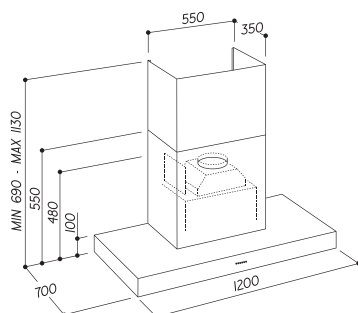

## SPECIFICATIONS

<b>Rangehood Type</b>	Alfresco Canopy
<b>GTIN</b>	9351116001032
<b>Country of Origin</b>	Handcrafted in Italy
<b>Designed to Suit</b>	600-1200mm GAS or INDUCTION
<b>Controls</b>	Buttons
<b>Speed Settings</b>	4
<b>Ducting Diameter</b>	200mm
<b>Recirculating</b>	No
<b>Extraction Type</b>	Onboard Motor
<b>Motor</b>	Twin Aluminium Motor
<b>Extraction Rate</b>	2000m <sup>3</sup> /h
<b>Filter Type</b>	2x 25mm Stainless Steel Baffle
<b>Noise Level</b>	58 dBa (min) to 70dBa (max)
<b>Lighting</b>	4 x 6W LED Spotlights
<b>Run-on Timer</b>	10 Mins
<b>Electrical Requirement</b>	10A
<b>Max Current (W)</b>	550W
<b>Product Dimensions (mm)</b>	W1200 x D700 x H690-1130
<b>Weight</b>	55kg
<b>Warranty</b>	3 Years (6 years when Sirius ducting is used)

## LINE DRAWING