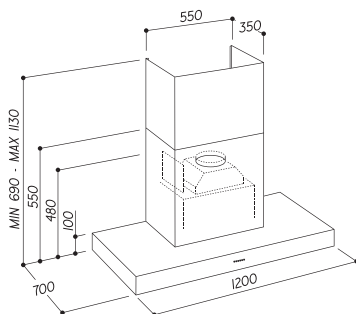

LINE DRAWING

KEY FEATURES

Twin Motor

Perfect for large and open kitchens, Sirius twin motor hoods boast powerful 2400M³/H extraction to efficiently remove steam, heat, smoke, and odours. With four speeds options for tailored ventilation.

25mm Stainless Steel Baffle Filters

Baffle filters feature interlocking baffles for effective grease removal, promoting smooth airflow. They're easy to maintain, offer superior filtration with a deep pleat design, and dishwasher safe.

Powerful Extraction

With a twin motor this rangehood's impressive maximum airflow of 2400M³/H, quickly and effectively removes smoke, steam, heat, odours, and other airborne particles from the kitchen.

Remote Control

This rangehood is equipped with a sophisticated, stylish remote control that offers users the convenience of adjusting fan speed, lighting and timer settings of the hood from a distance.

5 x Led Spotlights

This Sirius Rangehood takes it up a notch with five powerful spotlights that provide efficient illumination while cooking.

Marine Grade

A 316 grade stainless rangehood is particularly important for those who live within 5KMs of the coast, as the increased levels of salt in the air can lead to a dramatically increased rate of corrosion.

Hand Crafted in Italy

Sirius Rangehoods, a prestigious Italian brand founded in 1996, is renowned for its bold designs and commitment to premium materials and craftsmanship, making it a top choice for high-end rangehoods.

DISTRIBUTED BY ARISIT PTY LTD

40-50 Mark Anthony Drive, Dandenong South VIC 3175
Ph: 1300 762 219 Fax: 03 9768 0838 Website: www.arisit.com