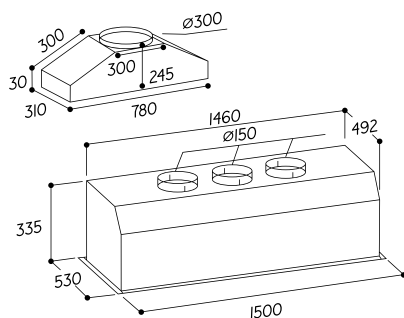

## SPECIFICATIONS

<b>Rangehood Type</b>	Indoor/Outdoor Undermount
<b>GTIN</b>	9351116002046
<b>Country of Origin</b>	Handcrafted in Italy
<b>Designed to Suit</b>	600-1500mm GAS or INDUCTION
<b>Controls</b>	Button & Remote
<b>Speed Settings</b>	4
<b>Ducting Diameter</b>	300mm or 3x 150mm
<b>Recirculating</b>	No
<b>Extraction Type</b>	Onboard Motor
<b>Motor</b>	Triple Aluminium Motor
<b>Extraction Rate</b>	2800m <sup>3</sup> /hr
<b>Filter Type</b>	25mm Stainless Steel Baffle
<b>Noise Level</b>	55dBa (min) to 67dBa (max)
<b>Lighting</b>	10 x 2.5W Led Spotlights
<b>Run-on Timer</b>	10 Mins
<b>Electrical Requirement</b>	10A
<b>Max Current (W)</b>	625W
<b>Product Dimensions (mm)</b>	W1500 x D530 x H335
<b>Cut-Out Dimensions (mm)</b>	W816 x D505
<b>Weight</b>	56.5kg
<b>Warranty</b>	3 Years (6 years when Sirius ducting is used)

## LINE DRAWING