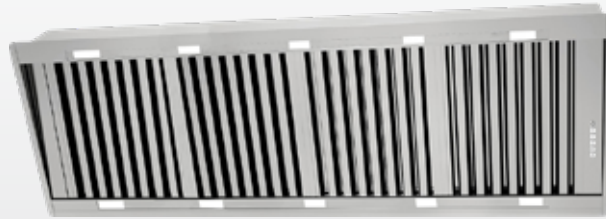

# SL920 FRESCO 1500

1500MM INDOOR/OUTDOOR UNDERMOUNT

## SPECIFICATIONS

<b>Rangehood Type</b>	Indoor/Outdoor Undermount
<b>GTIN</b>	9351116002046
<b>Country of Origin</b>	Handcrafted in Italy
<b>Designed to Suit</b>	600-1500mm GAS or INDUCTION
<b>Controls</b>	Button & Remote
<b>Speed Settings</b>	4
<b>Ducting Diameter</b>	300mm or 3x 150mm
<b>Recirculating</b>	No
<b>Extraction Type</b>	Onboard Motor
<b>Motor</b>	Triple Aluminium Motor
<b>Extraction Rate</b>	2800m <sup>3</sup> /hr
<b>Filter Type</b>	25mm Stainless Steel Baffle
<b>Noise Level</b>	55dBa (min) to 67dBa (max)
<b>Lighting</b>	10 x 2.5W Led Spotlights
<b>Run-on Timer</b>	10 Mins
<b>Electrical Requirement</b>	10A
<b>Max Current (W)</b>	625W
<b>Product Dimensions (mm)</b>	W1500 x D530 x H335
<b>Cut-Out Dimensions (mm)</b>	W816 x D505
<b>Weight</b>	56.5kg
<b>Warranty</b>	3 Years (6 years when Sirius ducting is used)

### Triple Motor

For power and performance, Sirius triple motor hoods are the leader with 2800M<sup>3</sup>/H extraction efficiently removing steam, heat, smoke, and odours. Offering four powerful speeds for tailored ventilation.