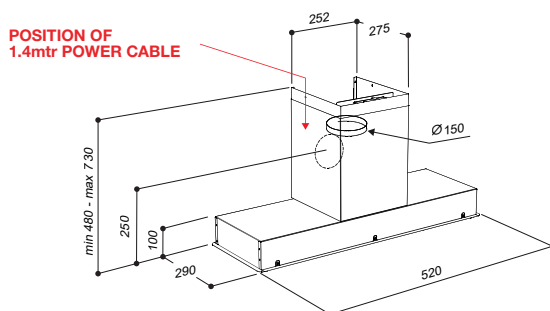

LINE DRAWING

KEY FEATURES

Green Energy Single Aluminium Motor

Power, performance and quiet efficiency are the most important elements in the performance of your Sirius hood. Sirius has worked tirelessly to create a product that ticks all the boxes.

25mm Stainless Steel Baffle Filters

Baffle filters feature interlocking baffles for effective grease removal, promoting smooth airflow. They're easy to maintain, offer superior filtration with a deep pleat design, and dishwasher safe.

Powerful Extraction

With a single motor this rangehood's impressive maximum airflow of 1930M³/H, quickly and effectively removes smoke, steam, heat, odours, and other airborne particles from the kitchen.

Induction Safe

This rangehood boasts efficient filters and extraction capabilities to effectively manage increased steam and moisture levels resulting from minimal ambient heat compared to gas cooking methods.

Dynamic Lighting

Sirius Rangehoods have a dynamic lighting system that can be adjusted from 2700 to 6500 kelvin to match other lighting in the room. Adjustable temperature, and dimmable. Maximum design flexibility.

Bi-Power Mode

Smart-Switch Bi-Power offers energy saving and noise reduction, ideal for low-power cooking. Easily switch to extra power when required.

App Control

Rangehood compatible with Sirius app for mobile control via Wi-Fi. Download from Apple App or Google Play store. Adjust lighting, fan speed, and receive filter cleaning alerts.

Hand Crafted in Italy

Sirius Rangehoods, a prestigious Italian brand founded in 1996, is renowned for its bold designs and commitment to premium materials and craftsmanship, making it a top choice for high-end rangehoods.

DISTRIBUTED BY ARISIT PTY LTD

40-50 Mark Anthony Drive, Dandenong South VIC 3175
Ph: 1300 762 219 Fax: 03 9768 0838 Website: www.arisit.com