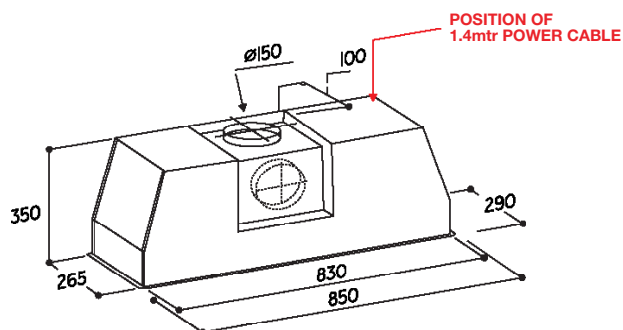

LINE DRAWING

KEY FEATURES

Green Energy Single Aluminium Motor

Power, performance and quiet efficiency are the most important elements in the performance of your Sirius hood. Sirius has worked tirelessly to create a product that ticks all the boxes.

25mm Stainless Steel Baffle Filters

Baffle filters feature interlocking baffles for effective grease removal, promoting smooth airflow. They're easy to maintain, offer superior filtration with a deep pleat design, and dishwasher safe.

Powerful Extraction

With a single motor this rangehood's impressive maximum airflow of 1930M³/H, quickly and effectively removes smoke, steam, heat, odours, and other airborne particles from the kitchen.

Induction Safe

This rangehood boasts efficient filters and extraction capabilities to effectively manage increased steam and moisture levels resulting from minimal ambient heat compared to gas cooking methods.

Dynamic Lighting

Sirius Rangehoods have a dynamic lighting system that can be adjusted from 2700 to 6500 kelvin to match other lighting in the room. Adjustable temperature, and dimmable. Maximum design flexibility.

Bi-Power Mode

Smart-Switch BI-Power offers energy saving and noise reduction, ideal for low-power cooking. Easily switch to extra power when required.

App Control

Rangehood compatible with Sirius app for mobile control via Wi-Fi. Download from Apple App or Google Play store. Adjust lighting, fan speed, and receive filter cleaning alerts.

Hand Crafted in Italy

Sirius Rangehoods, a prestigious Italian brand founded in 1996, is renowned for its bold designs and commitment to premium materials and craftsmanship, making it a top choice for high-end rangehoods.

DISTRIBUTED BY ARISIT PTY LTD

40-50 Mark Anthony Drive, Dandenong South VIC 3175
Ph: 1300 762 219 Fax: 03 9768 0838 Website: www.arisit.com