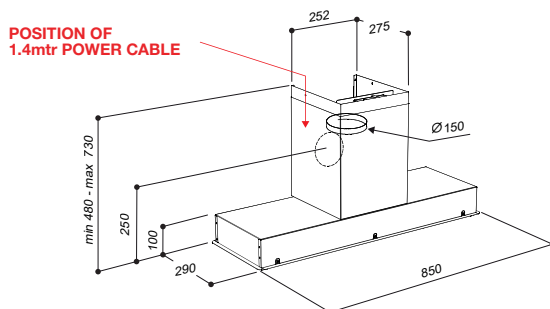

LINE DRAWING

KEY FEATURES

Green Energy Single Aluminium Motor

Power, performance and quiet efficiency are the most important elements in the performance of your Sirius hood. Sirius has worked tirelessly to create a product that ticks all the boxes.

25mm Stainless Steel Baffle Filters

Baffle filters feature interlocking baffles for effective grease removal, promoting smooth airflow. They're easy to maintain, offer superior filtration with a deep pleat design, and dishwasher safe.

Powerful Extraction

With a single motor this rangehood's impressive maximum airflow of 1930M³/H, quickly and effectively removes smoke, steam, heat, odours, and other airborne particles from the kitchen.

Induction Safe

This rangehood boasts efficient filters and extraction capabilities to effectively manage increased steam and moisture levels resulting from minimal ambient heat compared to gas cooking methods.

Dynamic Lighting

Sirius Rangehoods have a dynamic lighting system that can be adjusted from 2700 to 6500 kelvin to match other lighting in the room. Adjustable temperature, and dimmable. Maximum design flexibility.

Bi-Power Mode

Smart-Switch Bi-Power offers energy saving and noise reduction, ideal for low-power cooking. Easily switch to extra power when required.

App Control

Rangehood compatible with Sirius app for mobile control via Wi-Fi. Download from Apple App or Google Play store. Adjust lighting, fan speed, and receive filter cleaning alerts.

Hand Crafted in Italy

Sirius Rangehoods, a prestigious Italian brand founded in 1996, is renowned for its bold designs and commitment to premium materials and craftsmanship, making it a top choice for high-end rangehoods.

DISTRIBUTED BY ARISIT PTY LTD

40-50 Mark Anthony Drive, Dandenong South VIC 3175
Ph: 1300 762 219 Fax: 03 9768 0838 Website: www.arisit.com