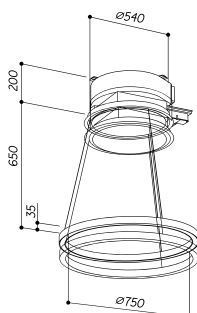

LINE DRAWING

KEY FEATURES

Single Motor

Power, performance and quiet efficiency are the most important elements in the performance of your Sirius hood. Sirius has worked tirelessly to create a product that ticks all the boxes.

Can be Recirculated

This rangehood offers ducting out or recirculating options. Ducted expels air outside, while recirculating passes the air through specially designed filters and recirculates back inside.

Powerful Extraction

With an impressive maximum airflow of 1020M³/H, this rangehood quickly and effectively removes smoke, steam, heat, odours, and other airborne particles from the kitchen.

Induction Safe

This rangehood boasts efficient filters and extraction capabilities to effectively manage increased steam and moisture levels resulting from minimal ambient heat compared to gas cooking methods.

LED Light Ring

LED lights emit less heat, saving energy and lasting longer, reducing replacement costs. Ideal for eco-friendly homes with excellent lighting quality.

Remote Control

This rangehood is equipped with a sophisticated, stylish remote control that offers users the convenience of adjusting fan speed, lighting and timer settings of the hood from a distance.

4 Speed settings

Sirius Rangehoods offer 4 speed settings. Levels 1 to 3 for light to normal cooking and level 4 for smoky or intense cooking. Covering all your cooking needs.

Hand Crafted In Italy

Sirius Rangehoods, a prestigious Italian brand founded in 1996, is renowned for its bold designs and commitment to premium materials and craftsmanship, making it a top choice for high-end rangehoods.