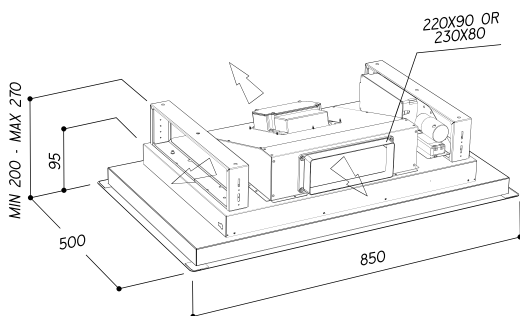

LINE DRAWING

KEY FEATURES

Offboard Green Energy Motor

Power, performance and quiet efficiency are the most important elements in the performance of your Sirius hood. Sirius has worked tirelessly to create a product that ticks all the boxes.

Aluminium Mesh Filter

Easy to install and maintain, but it also provides superior filtration capabilities. Designed with a special deep pleat design that helps capture cooking odours before they enter the room.

Powerful Extraction

Sirius offers powerful rangehoods, providing superior extraction for all cooking styles. With revolutionary technology and advanced engineering, they're ideal for any kitchen.

Induction Safe

This rangehood boasts efficient filters and extraction capabilities to effectively manage increased steam and moisture levels resulting from minimal ambient heat compared to gas cooking methods.

Dynamic Lighting

Sirius Rangehoods have a dynamic lighting system that can be adjusted from 2700 to 6500 kelvin to match other lighting in the room. Adjustable temperature, and dimmable. Maximum design flexibility.

4 Speed Settings

Sirius Rangehoods offer 4 speed settings. Levels 1 to 3 for light to normal cooking and level 4 for smoky or intense cooking. Covering all your cooking needs.

Remote Control

This rangehood is equipped with a sophisticated, stylish remote control that offers users the convenience of adjusting fan speed, lighting and timer settings of the hood from a distance.

Hand Crafted In Italy

Sirius Rangehoods, a prestigious Italian brand founded in 1996, is renowned for its bold designs and commitment to premium materials and craftsmanship, making it a top choice for high-end rangehoods.

DISTRIBUTED BY ARISIT PTY LTD

40-50 Mark Anthony Drive, Dandenong South VIC 3175
Ph: 1300 762 219 Fax: 03 9768 0838 Website: www.arisit.com