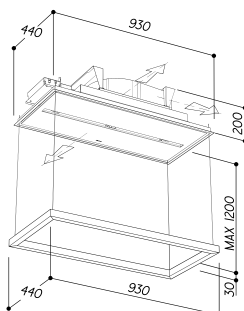

LINE DRAWING

KEY FEATURES

Offboard Green Energy Motor

Power, performance and quiet efficiency are the most important elements in the performance of your Sirius hood. Sirius has worked tirelessly to create a product that ticks all the boxes.

Aluminium Mesh Filter

Easy to install and maintain, but it also provides superior filtration capabilities. Designed with a special deep pleat design that helps capture cooking odours before they enter the room.

Powerful Extraction

Sirius offers powerful rangehoods, providing superior extraction for all cooking styles. With revolutionary technology and advanced engineering, they're ideal for any kitchen.

Induction Safe

This rangehood boasts efficient filters and extraction capabilities to effectively manage increased steam and moisture levels resulting from minimal ambient heat compared to gas cooking methods.

Dynamic Lighting

Sirius Rangehoods have a dynamic lighting system that can be adjusted from 2700 to 6500 kelvin to match other lighting in the room. Adjustable temperature, and dimmable. Maximum design flexibility.

Voice Control

Sirius introduces Voice Control, revolutionizing rangehood interaction. Users can command their hood using Google Assistant or Amazon Alexa, with intuitive responses.

Remote Control

This rangehood is equipped with a sophisticated, stylish remote control that offers users the convenience of adjusting fan speed, lighting and timer settings of the hood from a distance.

Hand Crafted in Italy

Sirius Rangehoods, a prestigious Italian brand founded in 1996, is renowned for its bold designs and commitment to premium materials and craftsmanship, making it a top choice for high-end rangehoods.

DISTRIBUTED BY ARISIT PTY LTD

40-50 Mark Anthony Drive, Dandenong South VIC 3175
Ph: 1300 762 219 Fax: 03 9768 0838 Website: www.arisit.com