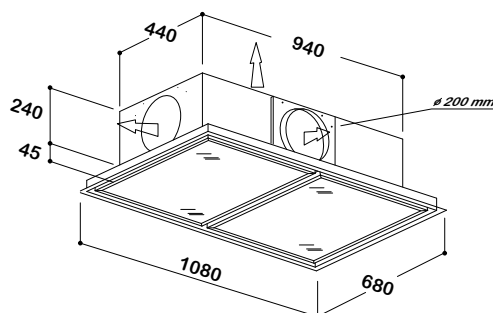

LINE DRAWING

KEY FEATURES

Offboard Green Energy Motor

Power, performance and quiet efficiency are the most important elements in the performance of your Sirius hood. Sirius has worked tirelessly to create a product that ticks all the boxes.

Aluminium Mesh Filter

Easy to install and maintain, but it also provides superior filtration capabilities. Designed with a special deep pleat design that helps capture cooking odours before they enter the room.

Powerful Extraction

Sirius offers powerful rangehoods, providing superior extraction for all cooking styles. With revolutionary technology and advanced engineering, they're ideal for any kitchen.

Induction Safe

This rangehood boasts efficient filters and extraction capabilities to effectively manage increased steam and moisture levels resulting from minimal ambient heat compared to gas cooking methods.

Dynamic Lighting

Sirius Rangehoods have a dynamic lighting system that can be adjusted from 2700 to 6500 kelvin to match other lighting in the room. Adjustable temperature, and dimmable. Maximum design flexibility.

Voice Control

Sirius introduces Voice Control, revolutionizing rangehood interaction. Users can command their hood using Google Assistant or Amazon Alexa, with intuitive responses.

Remote Control

This rangehood is equipped with a sophisticated, stylish remote control that offers users the convenience of adjusting fan speed, lighting and timer settings of the hood from a distance.

Hand Crafted in Italy

Sirius Rangehoods, a prestigious Italian brand founded in 1996, is renowned for its bold designs and commitment to premium materials and craftsmanship, making it a top choice for high-end rangehoods.

DISTRIBUTED BY ARISIT PTY LTD

40-50 Mark Anthony Drive, Dandenong South VIC 3175
Ph: 1300 762 219 Fax: 03 9768 0838 Website: www.arisit.com