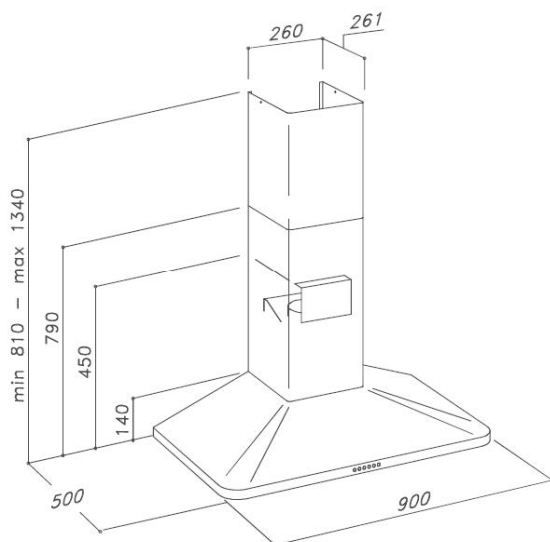

# 90CM CANOPY RANGEHOOD

SL22 900B

1020m<sup>3</sup>/h  
airflow

10mm stainless  
steel baffle filters

10 AMP GPO  
required

Single aluminium  
motor

Induction  
Countdown  
Control

Handcrafted in  
Italy

- Canopy rangehood with black finish
- 2x 20W adjustable halogen lights
- Larger ducting diameter keeps dBA rating low
- 4 speed extraction

**(W) 900mm x (D) 520mm x (H) 810mm - 1340mm**