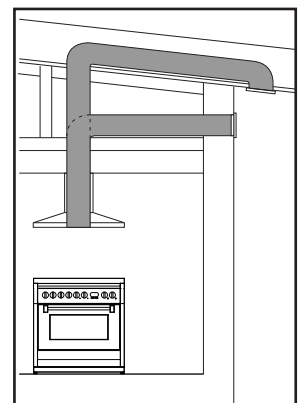

Eave or Wall ducted

- Never use flexible ducting
- Fewer bends means a quieter and more powerful extraction
- Extra 3 years warranty when Sirius ducting is used (total 6 years)
- See [support page](#) on Sirius website for installation videos and FAQs

**EasyKits available.
Ask in-store or check out our website**

WARNING: technical specifications and product sizes can be varied by the manufacturer, without notice. Cut outs for appliances should only be by physical product measurements. The above information is indicative only.

Distributed by Arisit Pty Ltd