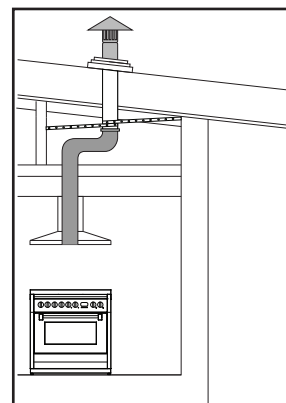

Ducting options

Roof ducted