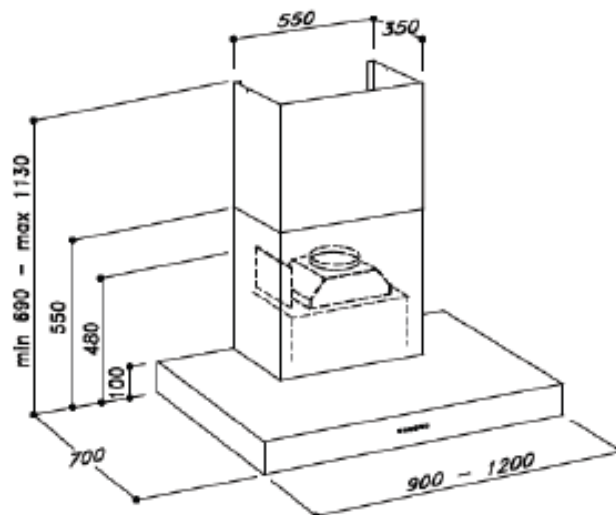

Technical Specifications:

MODEL	SL80 FRESCO 900
CONTROL PANEL	ELECTRONIC CONTROL
MOTOR	TWIN ALUMINIUM EBM
EXTRACTION	2000m/3h
DUCTING DIAMETER	200mm
LIGHTS	2 x ADJUSTABLE LED LIGHTS
FILTER	25MM COMERCIAL STAINLESS STEEL
ELECTRICAL REQUIREMENT	10A
PRODUCT DIMENSIONS	900 x 700 x 690-1130

Open grill BBQs have the higher height restriction to prevent flames caused by fat fires being sucked up into the hood. You must leave at least 900 mm (full hotplate) or 1200 mm (open grill) clearance.