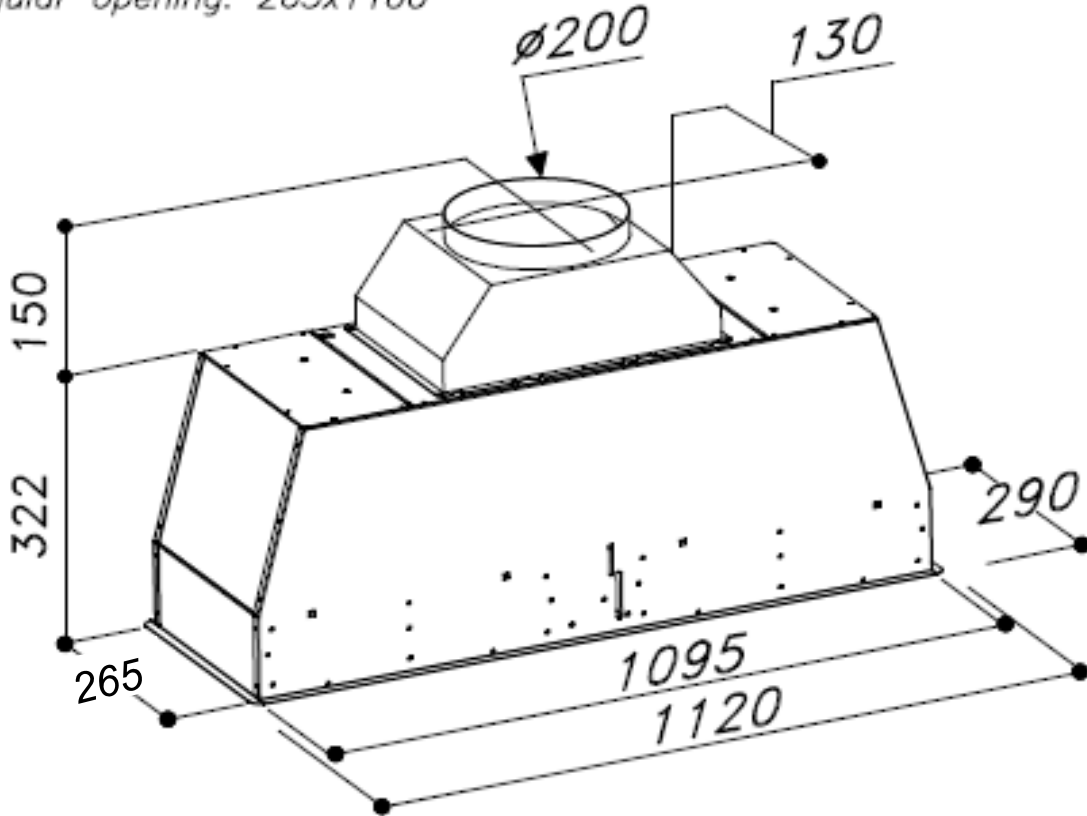

# SL906 EXCEL 1200

## 112CM UNDERMOUNT RANGEHOOD

let's get  
**Sirius**  
with rangehood design

Rectangular opening: 265x1100

### Technical Specifications:

MODEL	SL906 L EXCEL 1200
CONTROL PANEL	ELECTRONIC CONTROL
MOTOR	TWIN ALUMINIUM EBM
EXTRACTION	2000m/3h
DUCTING DIAMETER	200mm
LIGHTS	1 x 14W LED STRIP LIGHTING
FILTER	25mm COMMERCIAL STAINLESS STEEL BAFFLE
ELECTRICAL REQUIREMENT	10 AMP
PRODUCT DIMENSIONS	1120 x 290 x 472