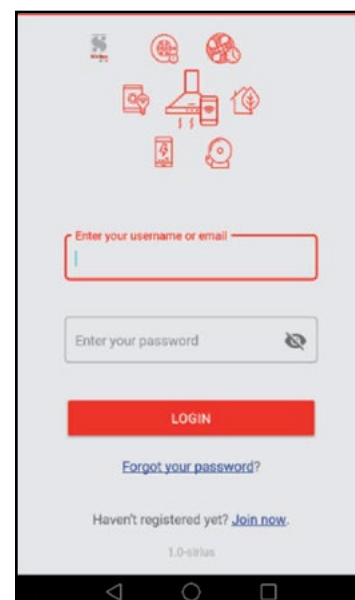

SL926 DL 850: POWER mode

Speed	Airflow	Power	Noise
1	308m³/h	105W	34dbA
2	467m³/h	130W	43dbA
3	677m³/h	165W	52dbA
4	1020m³/h	260W	58dbA

SIRIUS APP

The **Sirius Smart-Switch** rangehood is compatible with the Sirius app, allowing the user to control the rangehood with their mobile phone and Wi-Fi. The app is available for download from the Apple App store or the Google Play store.