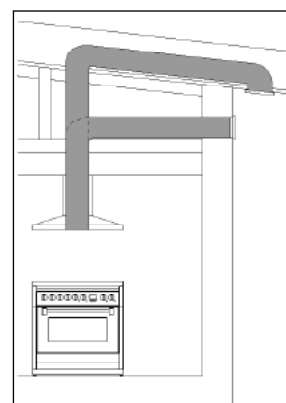

*Product dimension includes trim

Extra-space 'T-shape' design allows for extra cupboard storage.

Rangehood can be rear-vented.

Ducting options

Roof ducted

Eave or Wall ducted

- Use semi-rigid or rigid ducting, not fully flexible foil ducting.
- Fewer bends means a quieter and more powerful extraction.
- Extra 3 years warranty when Sirius ducting is used (total 6 years).
- See [support page](#) on Sirius website for installation videos and FAQs.