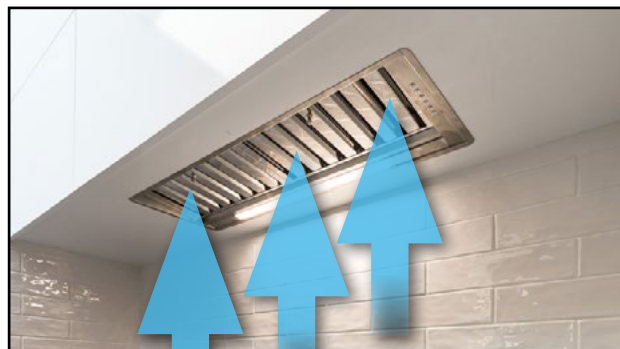

SL926 DL 850: POWER mode

Speed	Airflow	Power	Noise
1	308m³/h	105W	34dbA
2	467m³/h	130W	43dbA
3	677m³/h	165W	52dbA
4	1020m³/h	260W	58dbA

SIRIUS APP

The **Sirius Smart-Switch** rangehood is compatible with the Sirius app, allowing the user to control the rangehood with their mobile phone and Wi-Fi. The app is available for download from the Apple App store or the Google Play store.