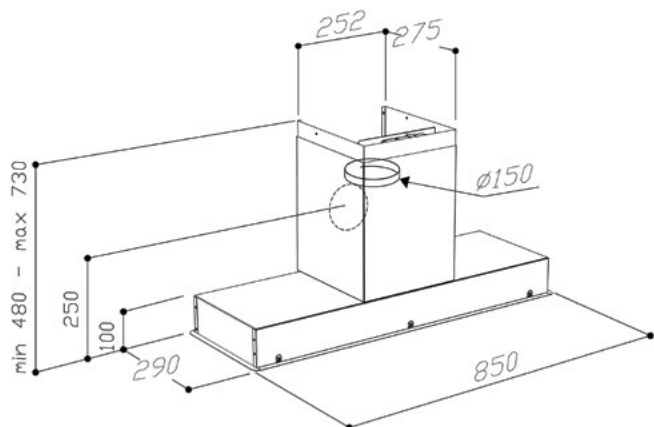

850mm ONBOARD UNDERMOUNT RANGEHOOD with 'SMART-SWITCH' FUNCTION

SL926-DL 850

SMART/SWITCH

Rangehood type	Undermount
Control	Button
Speed settings	4
Ducting diameter	150mm
Extraction type	Onboard motor
Motor	Single aluminium motor
Extraction	Variable - see page 2
Filter	25mm stainless steel baffle
Lighting	6W LED strip - Dynamic and dimmable
Induction Countdown Control	Yes
Electrical requirement	10A
Dimensions (mm)	W850 x D290 x H350
Cut-out dimensions (mm)	W830 x D265
Warranty	3 years (6 years when Sirius ducting is used)

*Product dimension includes trim

Extra-space 'T-shape' design allows for extra cupboard storage.

Rangehood can be rear-vented.

Ducting options

Roof ducted

Eave or Wall ducted

- Use semi-rigid or rigid ducting, not fully flexible foil ducting.
- Fewer bends means a quieter and more powerful extraction.
- Extra 3 years warranty when Sirius ducting is used (total 6 years).
- See [support page](#) on Sirius website for installation videos and FAQs.

WARNING: technical specifications and product sizes can be varied by the manufacturer, without notice. Cut outs for appliances should only be by physical product measurements. The above information is indicative only.