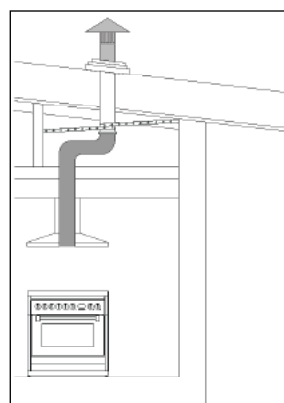

*Product dimension includes trim

Extra-space 'T-shape' design allows for extra cupboard storage.

Rangehood can be rear-vented.

Ducting options

Roof ducted

Eave or Wall ducted

- Use semi-rigid or rigid ducting, not fully flexible foil ducting.
- Fewer bends means a quieter and more powerful extraction.
- Extra 3 years warranty when Sirius ducting is used (total 6 years).
- See [support page](#) on Sirius website for installation videos and FAQs.