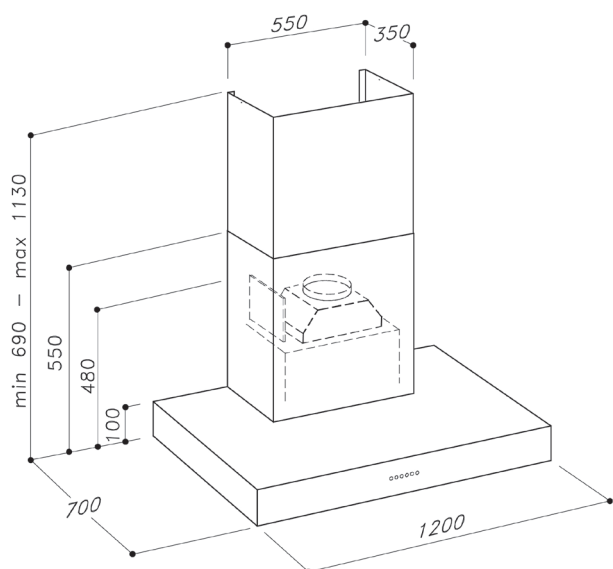

Ducting options

*Outdoor offboard motors have a marine grade finish as standard for added resistance to coastal weather elements.