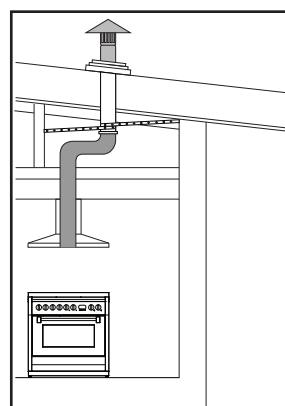

Roof ducted

Eave or Wall ducted

- Can be used with SEM 7 XS316, or SEM 8.
- Use semi-rigid or rigid ducting, not fully flexible foil ducting.
- Fewer bends means a quieter and more powerful extraction
- Extra 3 years warranty when Sirius ducting is used (total 6 years)
- See [support page](#) on Sirius website for installation videos and FAQs