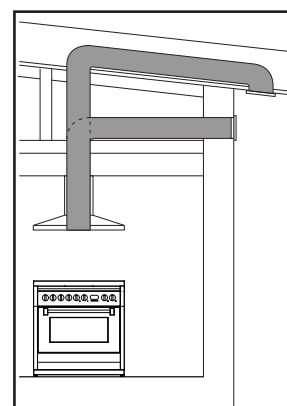

Eave or Wall ducted

- Can be used with SEM 7 XS316, or SEM 8.
- Use semi-rigid or rigid ducting, not fully flexible foil ducting.
- Fewer bends means a quieter and more powerful extraction
- Extra 3 years warranty when Sirius ducting is used (total 6 years)
- See [support page](#) on Sirius website for installation videos and FAQs

WARNING: technical specifications and product sizes can be varied by the manufacturer, without notice. Cut outs for appliances should only be by physical product measurements. The above information is indicative only.

Distributed by Arisit Pty Ltd

40-50 Mark Anthony Drive, Dandenong South VIC 3175

Ph: 1300 762 219

Fax: 03 9768 0838

Website: www.arisit.com

www.siriusbrand.com