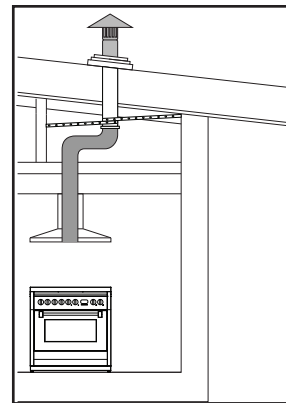

Ducting options

Roof ducted

Eave or Wall ducted

- Can be used with SEM 7 XS316, or SEM 8.
- Use semi-rigid or rigid ducting, not fully flexible foil ducting.
- Fewer bends means a quieter and more powerful extraction
- Extra 3 years warranty when Sirius ducting is used (total 6 years)
- See [support page](#) on Sirius website for installation videos and FAQs