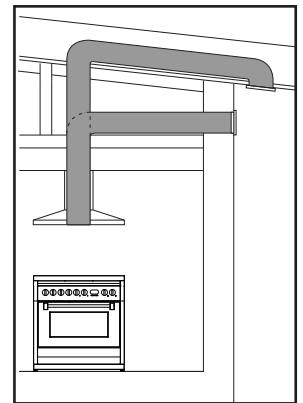

Ducting options

Roof ducted

Eave or Wall ducted

- Can be used with SEM 7 XS316, or SEM 8.
- Use semi-rigid or rigid ducting, not fully flexible foil ducting.
- Fewer bends means a quieter and more powerful extraction
- Extra 3 years warranty when Sirius ducting is used (total 6 years)
- See [support page](#) on Sirius website for installation videos and FAQs