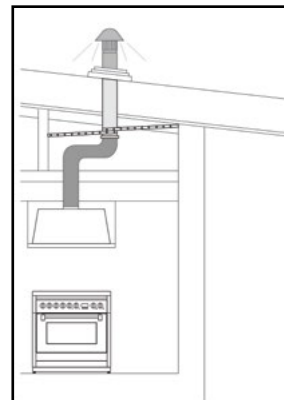

Ducting options

Roof ducted