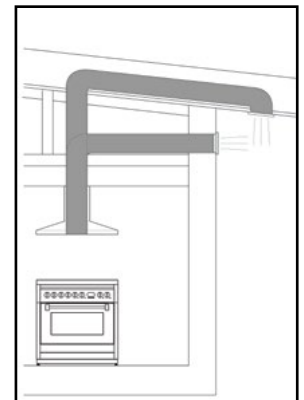

Eave or Wall ducted

- Can be used with SEM7XS316 / SEM71, SEM8 / SEM81
- Use semi-rigid or rigid ducting, not fully flexible foil ducting.
- Fewer bends means a quieter and more powerful extraction.
- Extra 3 years warranty when Sirius ducting is used (total 6 years).
- See [support page](#) on Sirius website for installation videos and FAQs.

08/2021

WARNING: technical specifications and product sizes can be varied by the manufacturer, without notice. Cut outs for appliances should only be by physical product measurements. The above information is indicative only.

Distributed by Arisit Pty Ltd