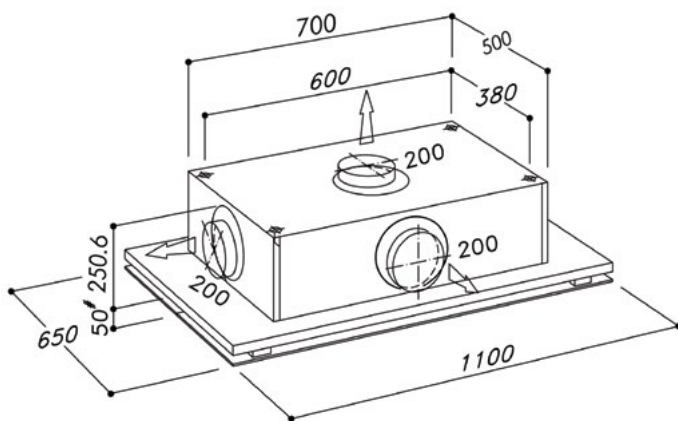

*Outdoor offboard motors have a marine grade finish as standard for added resistance to coastal weather elements.