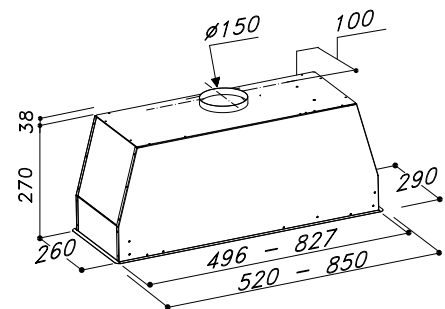

SM927 range

SM927520

520mm Undermount Rangehood

SM927850

850mm Undermount Rangehood

SINGLE
MOTOR

ALUMINIUM
FILTERS

800m³/h
AIRFLOW

10AMP GPO
REQUIRED

LED LIGHT
STRIP

HANDCRAFTED
IN ITALY

Specifications:

Airflow: 800m³/h
Motor: Single Italian-made motor
Finish: Black glass
Ducting: 150mm
Warranty: 3 years
(6 years when Sirius ducting is used)

**6 Year
Warranty**
when Sirius ducting is used.

See website for kit details and ducting options.

www.siriusbrand.com