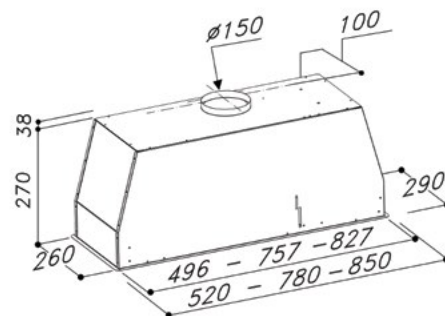

SM924 range

SM924520

520mm Undermount Rangehood

SM924780

780mm Undermount Rangehood

SM924850

850mm Undermount Rangehood

SINGLE
MOTOR

ALUMINIUM
FILTERS

800m³/h
AIRFLOW

10AMP GPO
REQUIRED

2 x SPOT
LIGHTS

HANDCRAFTED
IN ITALY

Specifications:

Airflow: 800m³/h
Motor: Single Italian-made motor
Finish: White glass
Ducting: 150mm
Warranty: 3 years
(6 years when Sirius ducting is used)