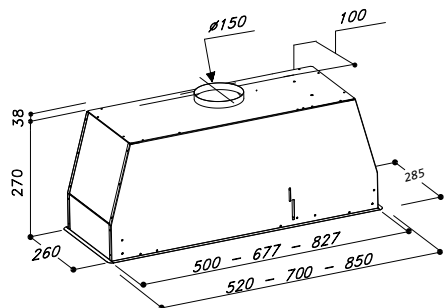

SM923 range

SM923520

520mm Undermount Rangehood

SM923700

700mm Undermount Rangehood

SM923850

850mm Undermount Rangehood

SINGLE
MOTOR

18/10 GRADE
STAINLESS
BAFFLE FILTERS

800m³/h
AIRFLOW

10AMP GPO
REQUIRED

2 x SPOT
LIGHTS

HANDCRAFTED
IN ITALY

Specifications:

Airflow: 800m³/h
Motor: Single Italian-made motor
Ducting: 150mm
Warranty: 3 years
(6 years when Sirius ducting is used)